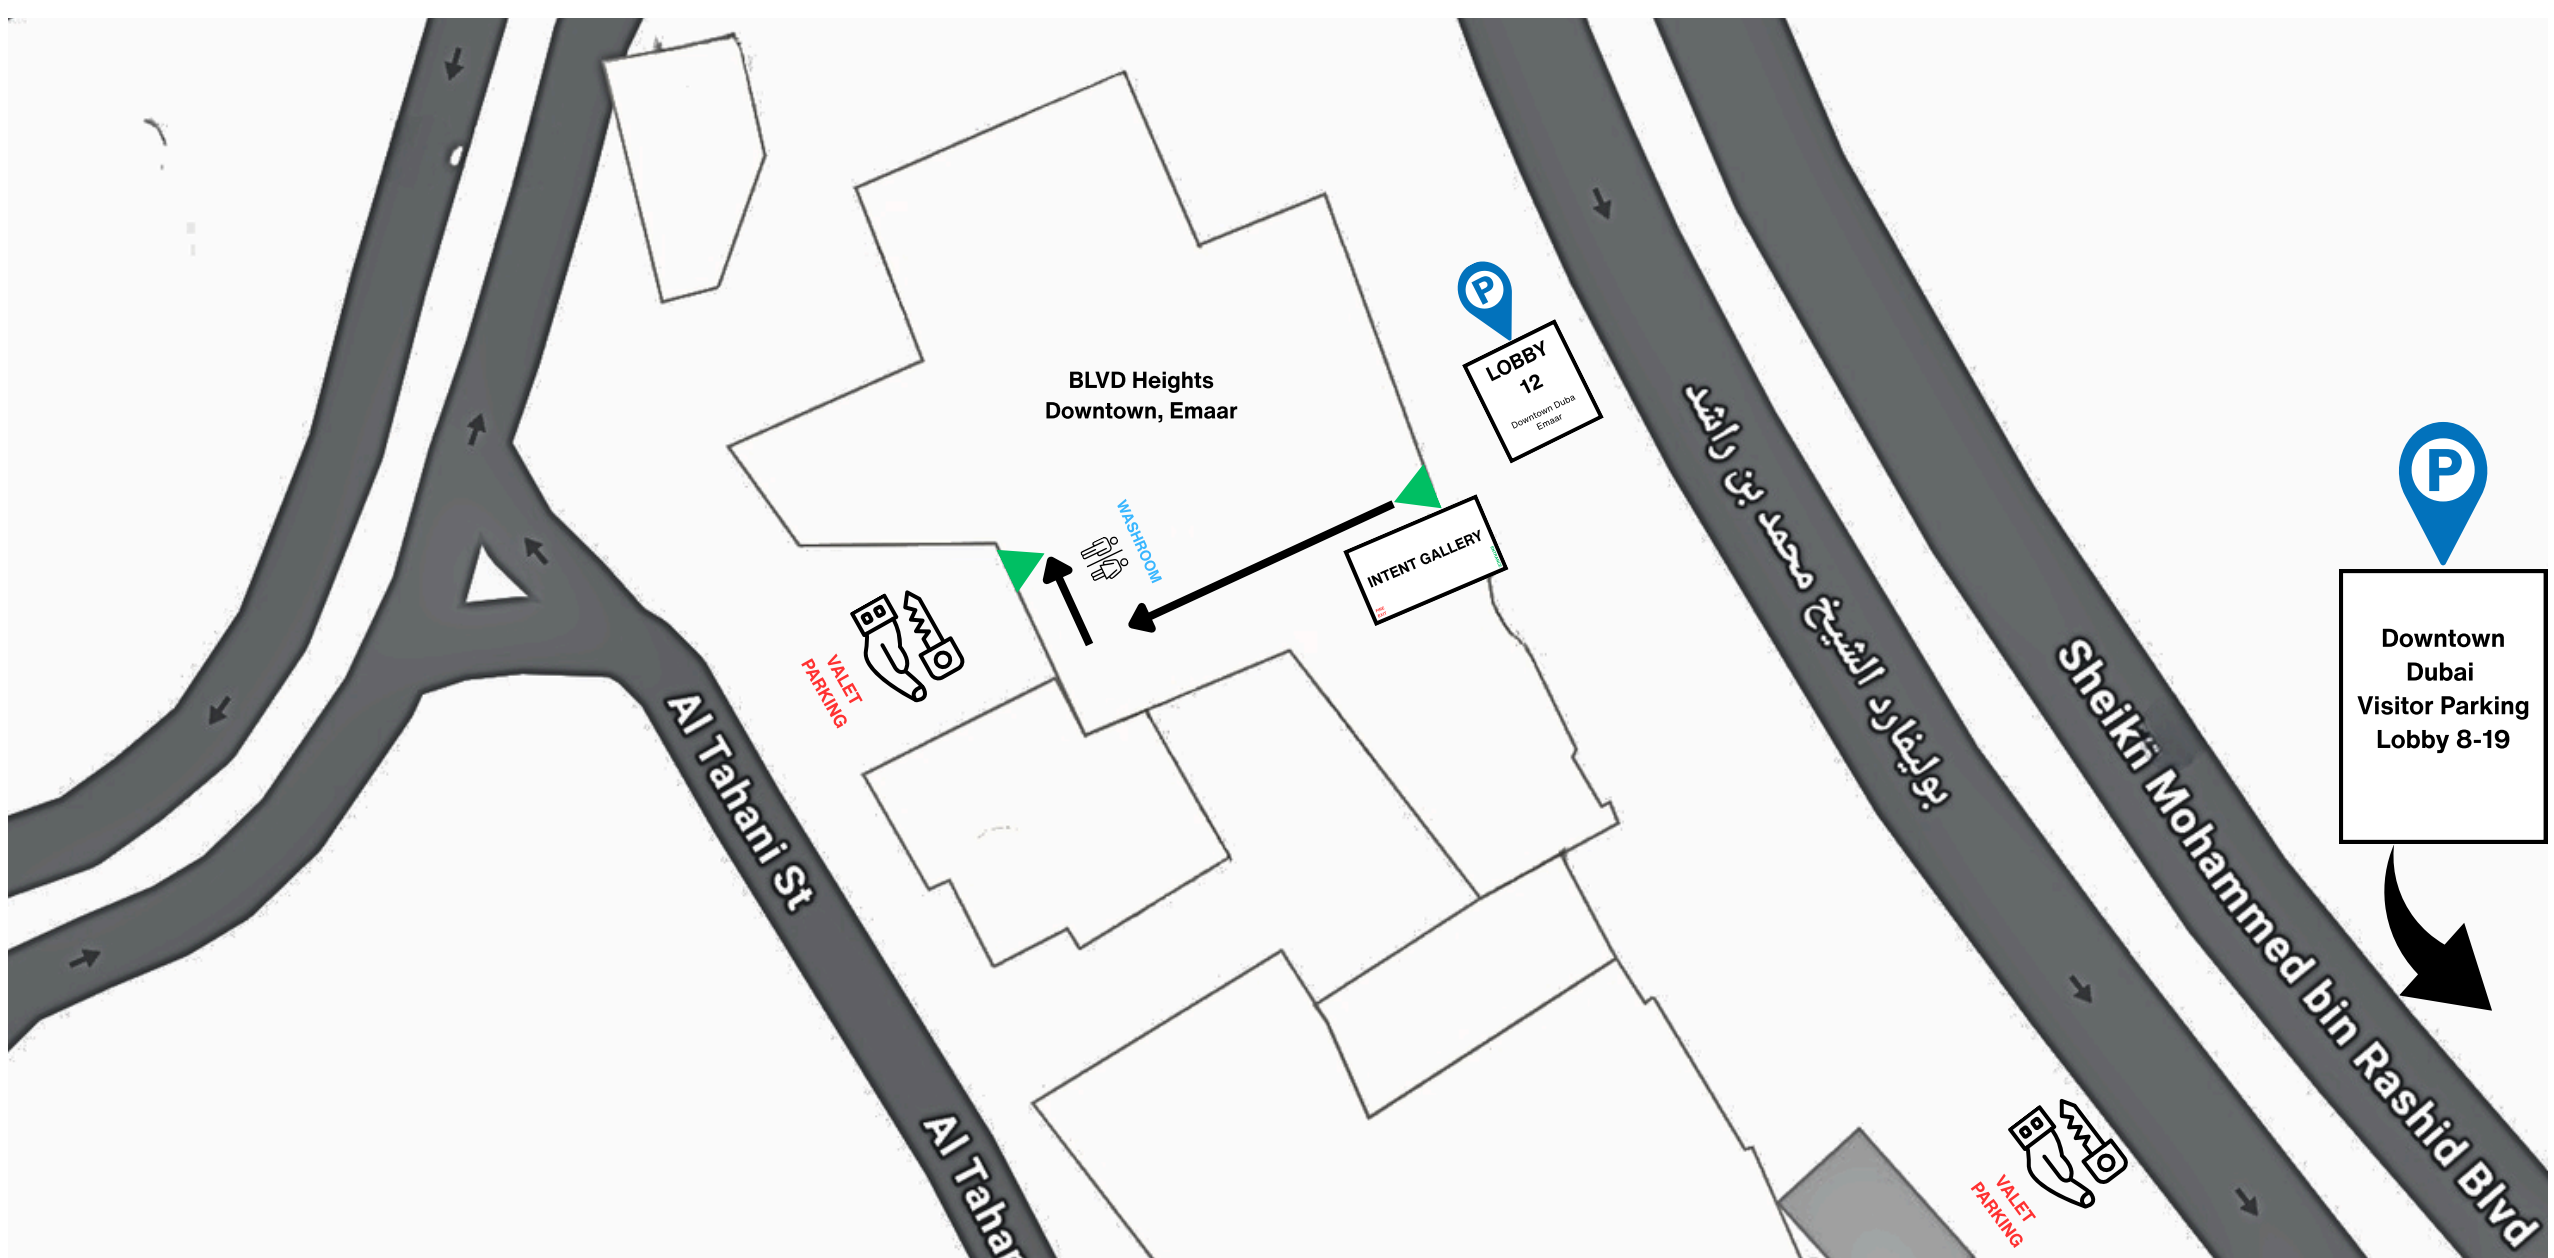

- You can enter Downtown Dubai Visitor Parking, then follow the signs for Lobbies 8–19 and park in the visitor area closest to those lobbies.
- The nearest lobby to Intent Gallery is Lobby 12.

- You can use Al Tahani St Valet Parking entrance at BLVD Heights, Downtown (Emaar), then enter the building to reach the gallery.
- You can use the restaurant valet parking on Sheikh Mohammed Bin Rashid Blvd (going south).

- The washroom is located inside the BLVD Heights building, Downtown (Emaar), South Entrance.

INTENT GALLERY

- Intent Gallery has one main entrance. In case of emergency, a fire exit is located on the south side.